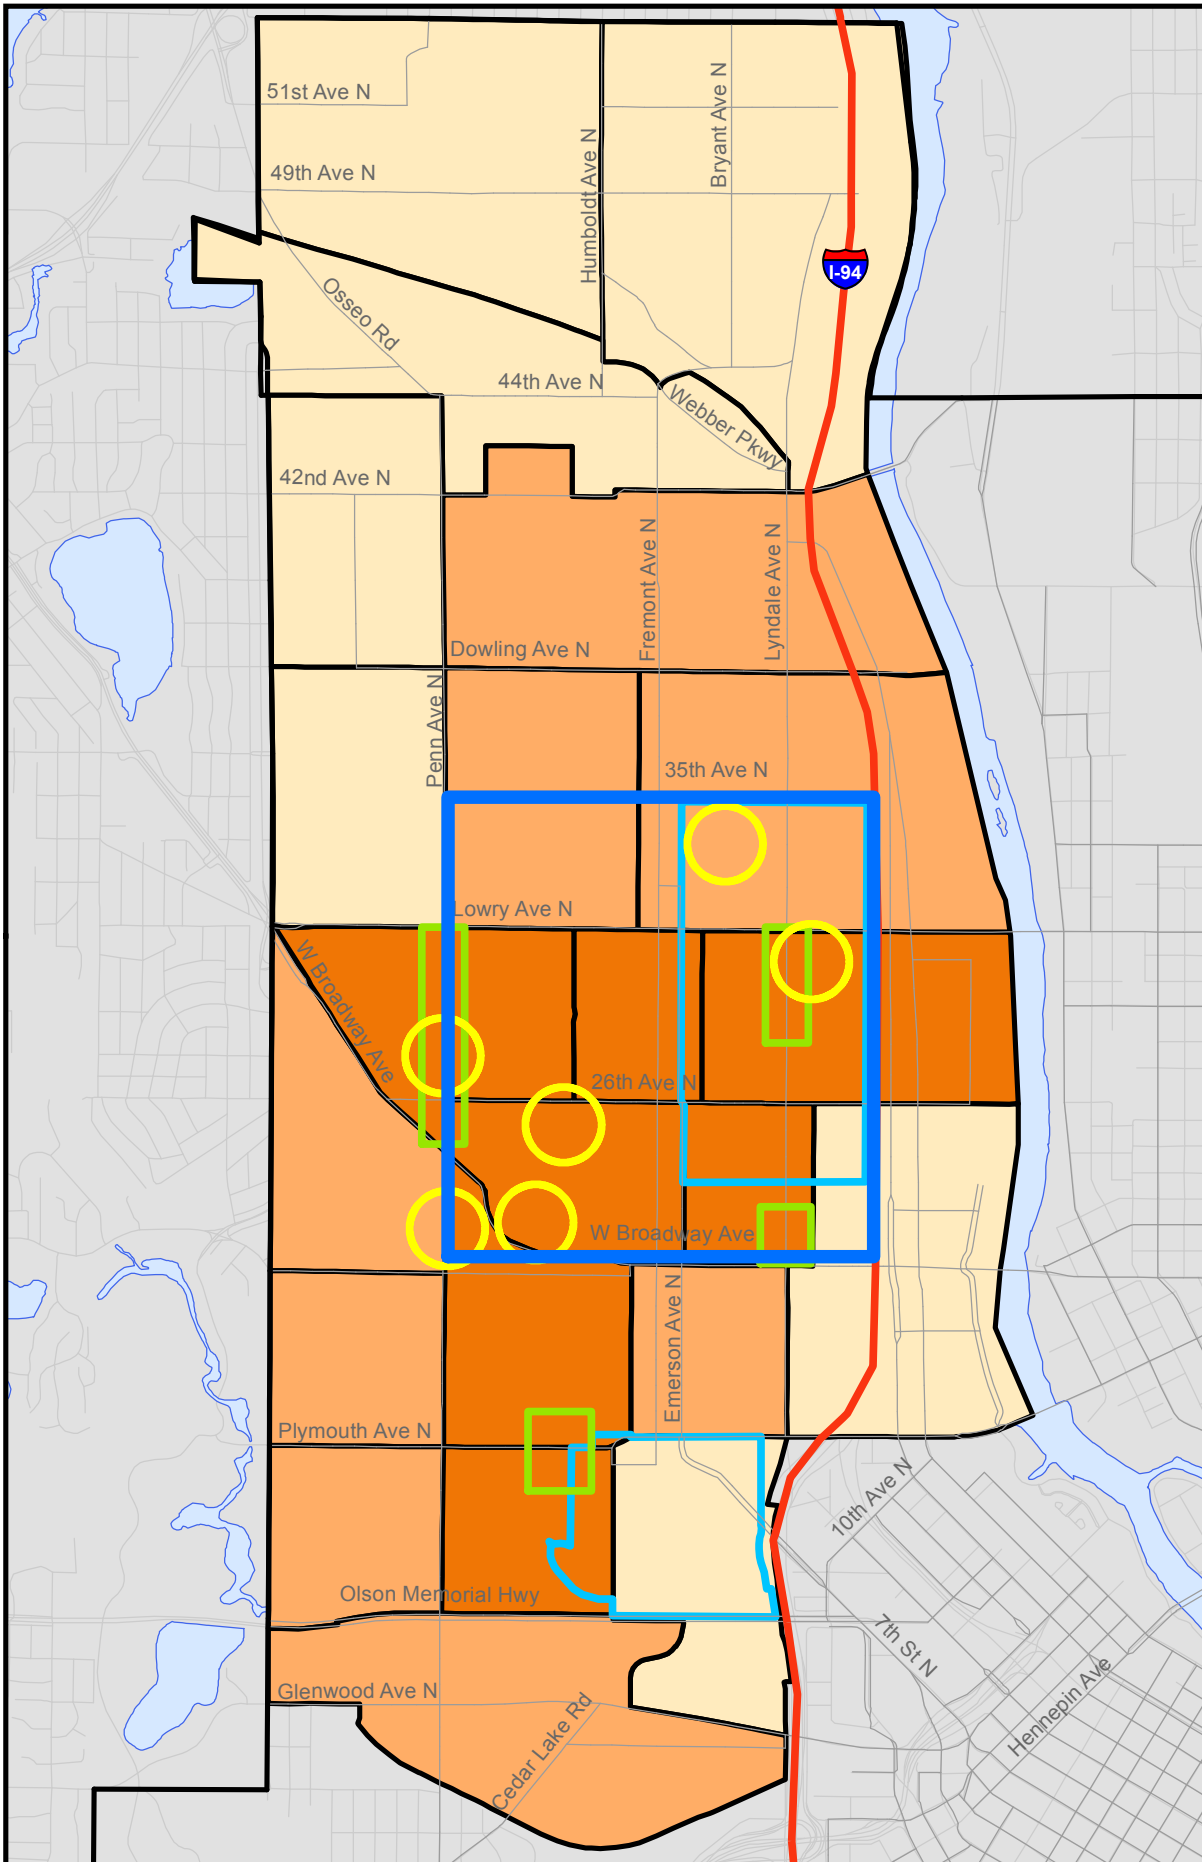

Maximum Possible Boundaries: Northside Achievement Zone with Census Tracts ranked by four factors

Legend

Ranking on Four Factors

- 12
- 11
- 10

Northside Home Fund Clusters

Peace Foundation Zones

500 Under 5 Focus Communities

NAZ Focus Area